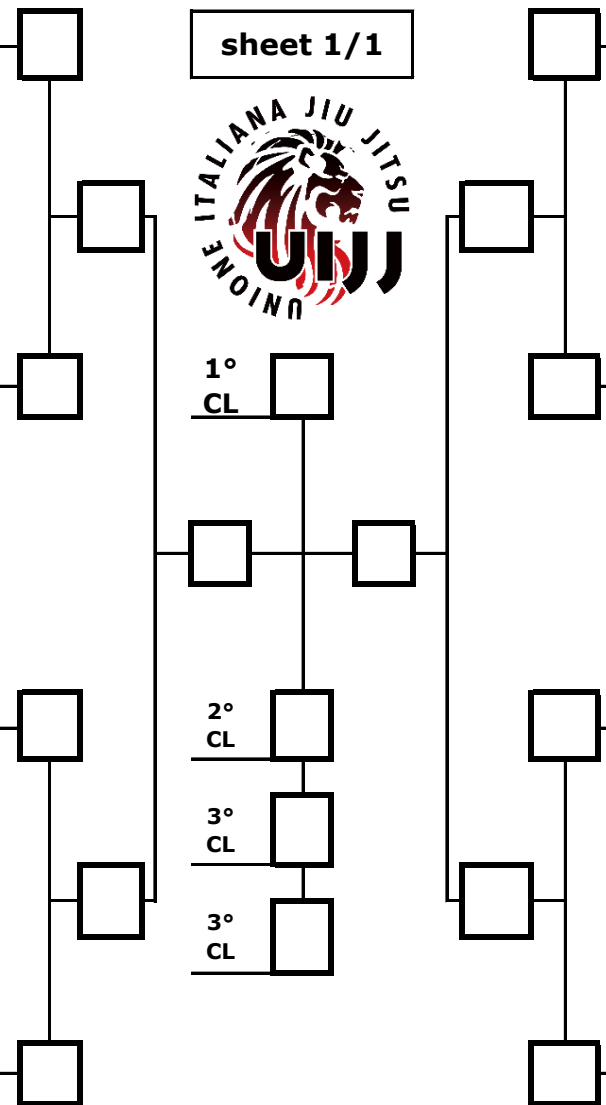

NO-GI

Maschio

Azzura

Master1

Weight Category

91,50 kg

5 min

1 Fighters

MAM1-MASSIMO

sheet 1/1

1° CL

2° CL

3° CL

3° CL

	calls	1	2	3	dq	doc	peso
1	Matteo Canali - ACE MMA BJJ Italy						
	calls	1	2	3	dq	doc	peso
2							
	calls	1	2	3	dq	doc	peso
3							
	calls	1	2	3	dq	doc	peso
4							
	calls	1	2	3	dq	doc	peso
5							
	calls	1	2	3	dq	doc	peso
6							
	calls	1	2	3	dq	doc	peso
7							
	calls	1	2	3	dq	doc	peso
8							

	calls	1	2	3	dq	doc	peso
9							
	calls	1	2	3	dq	doc	peso
10							
	calls	1	2	3	dq	doc	peso
11							
	calls	1	2	3	dq	doc	peso
12							
	calls	1	2	3	dq	doc	peso
13							
	calls	1	2	3	dq	doc	peso
14							
	calls	1	2	3	dq	doc	peso
15							
	calls	1	2	3	dq	doc	peso
16